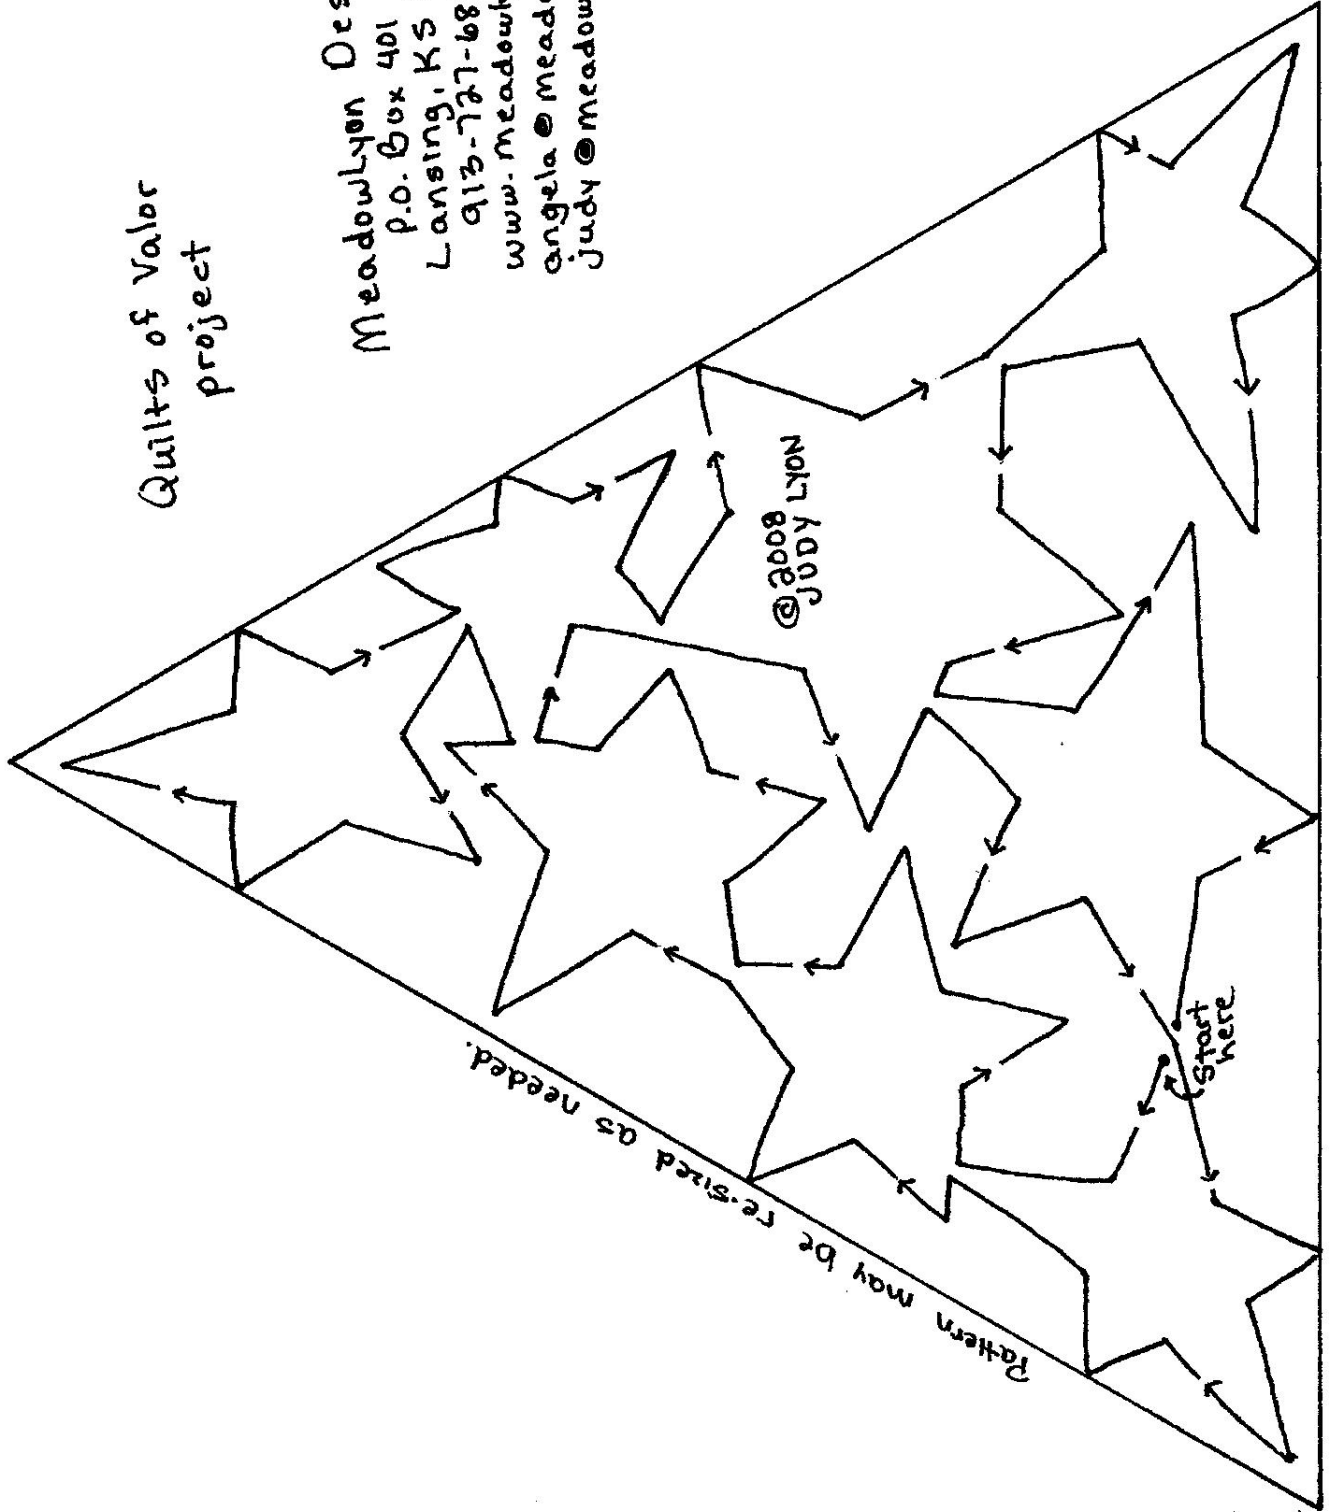

Quilts of Valor
project

Meadowlyon Designs, LLC
P.O. Box 401
Lansing, KS 66043
913-727-6830
www.meadowlyon.com
angela@meadowlyon.com
judy@meadowlyon.com

Pattern may be re-sized as needed.