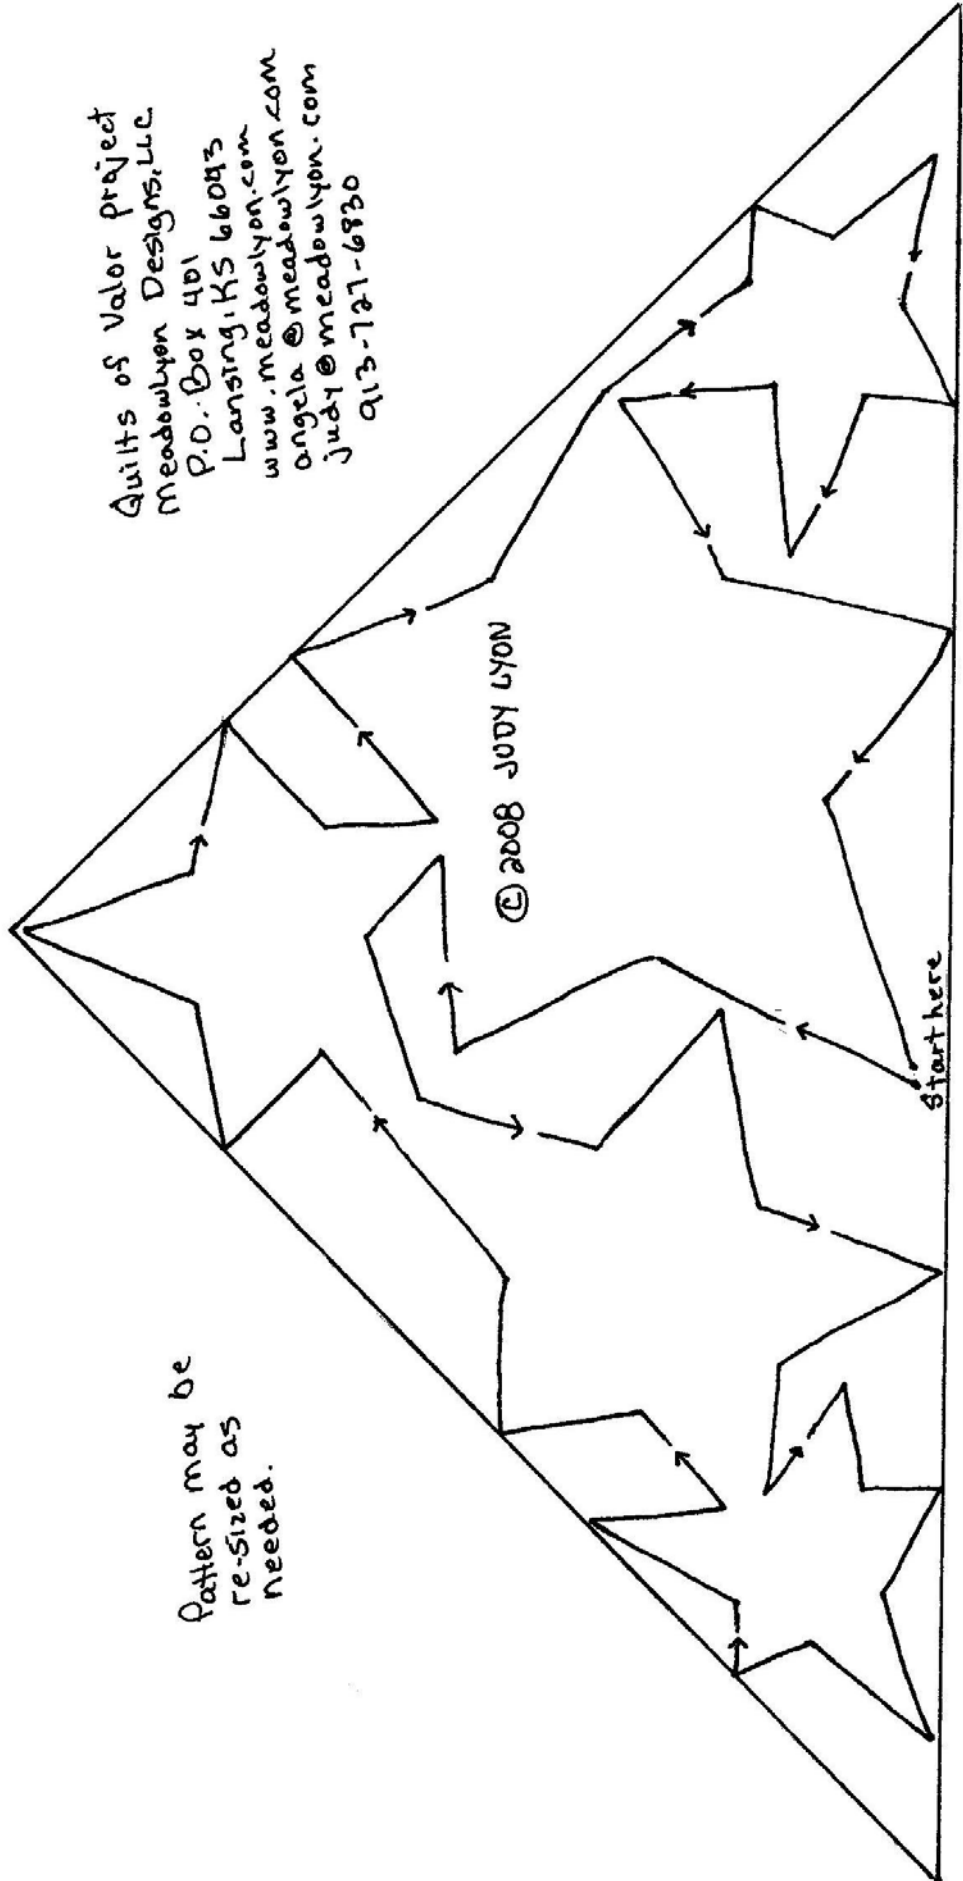

Quilts of Valor Project
Meadowlyon Designs, LLC
P.O. Box 401
Lansing, KS 66043
www.meadowlyon.com
angela@meadowlyon.com
judy@meadowlyon.com
913-727-6830

Pattern may be
re-sized as
needed.

© 2008 JUDY LYON

Start here